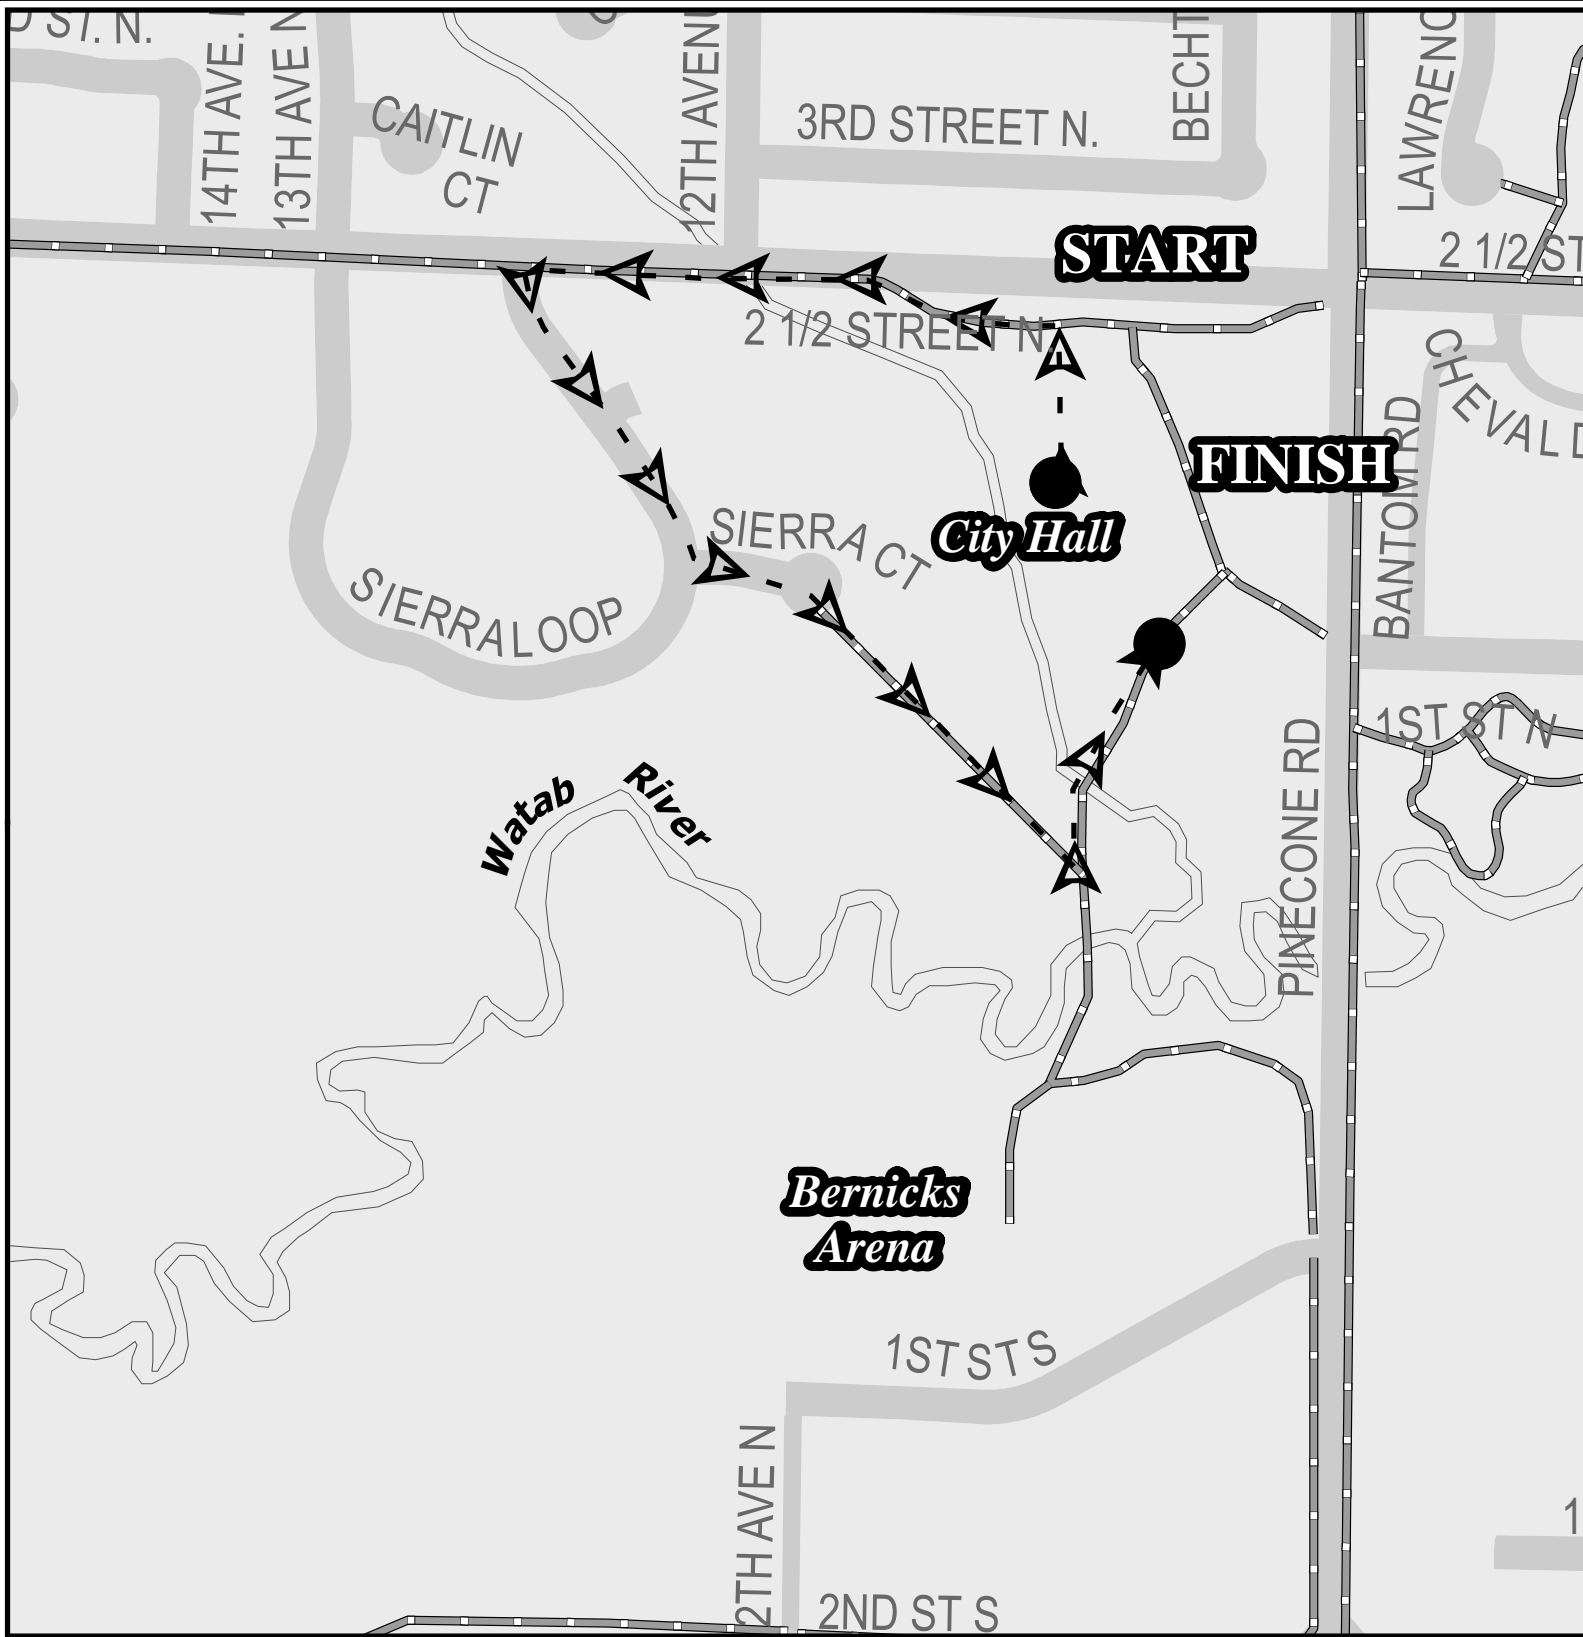

# KIDS 1K RACE ROUTE

- Kids 1K Race Route

Bike Path

The kids run will begin at Sartell City Hall and head north to bike path on 2-1/2 Street and turn left. They will continue on 2-1/2 Street west to Sierra Loop. Kids will then turn left onto Sierra Loop and continue until reaching Sierra Court. The kids will turn left onto Sierra Court and continue onto the bike path at the end of the cul de sac. The racers will follow the bike path to the "T" and take a left onto the bike path that will lead them over the bridge and back to city hall and the finish line.